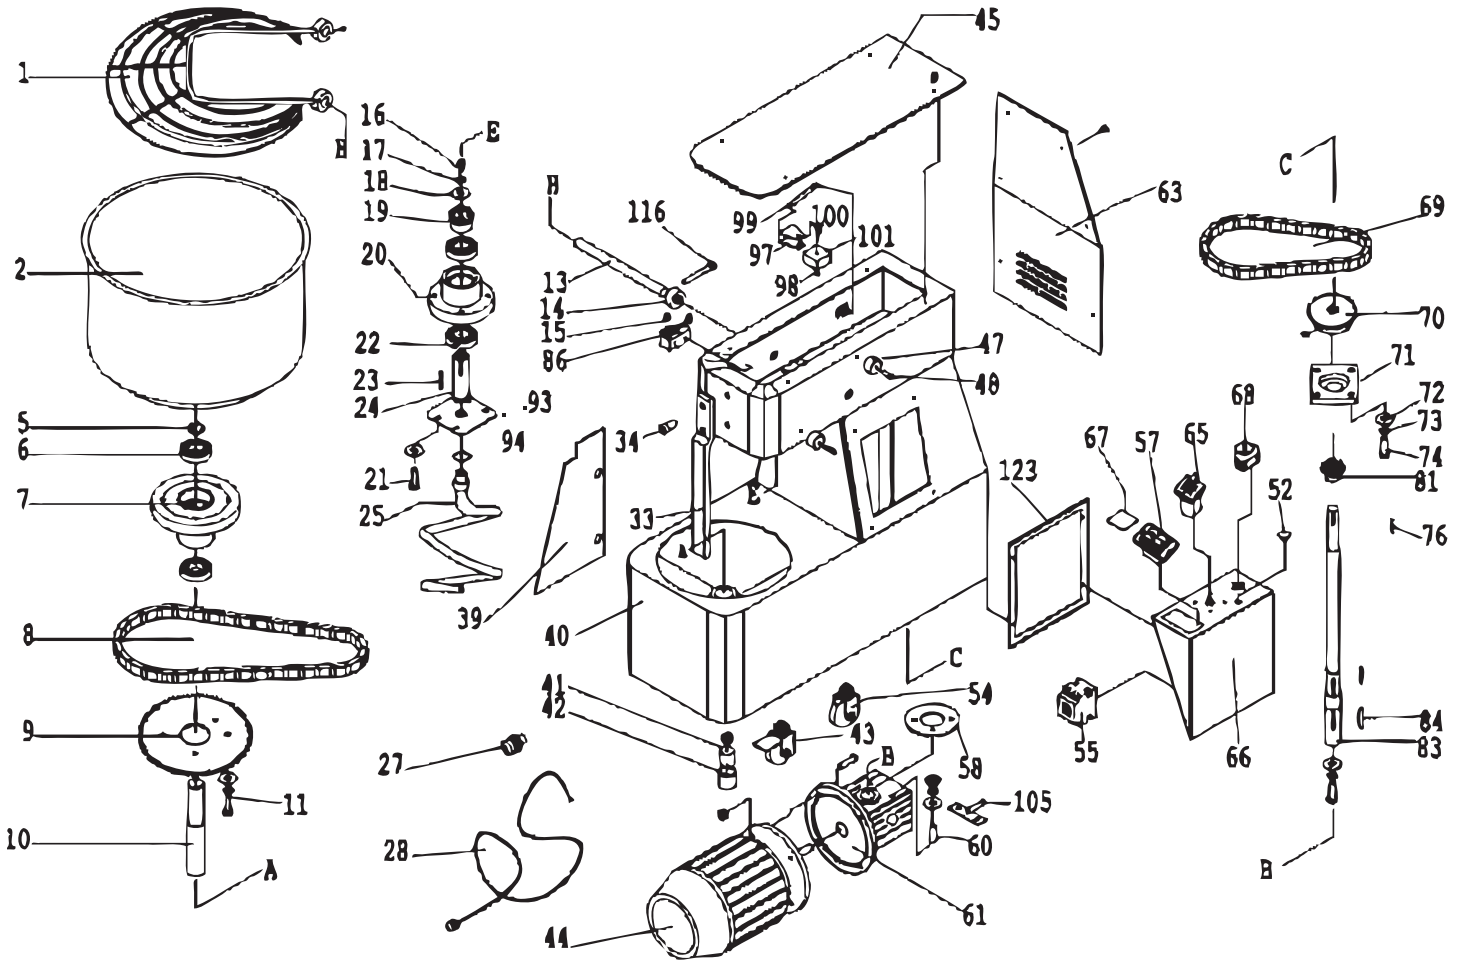

Parts Breakdown

Model SM-IT-0053-F 47062